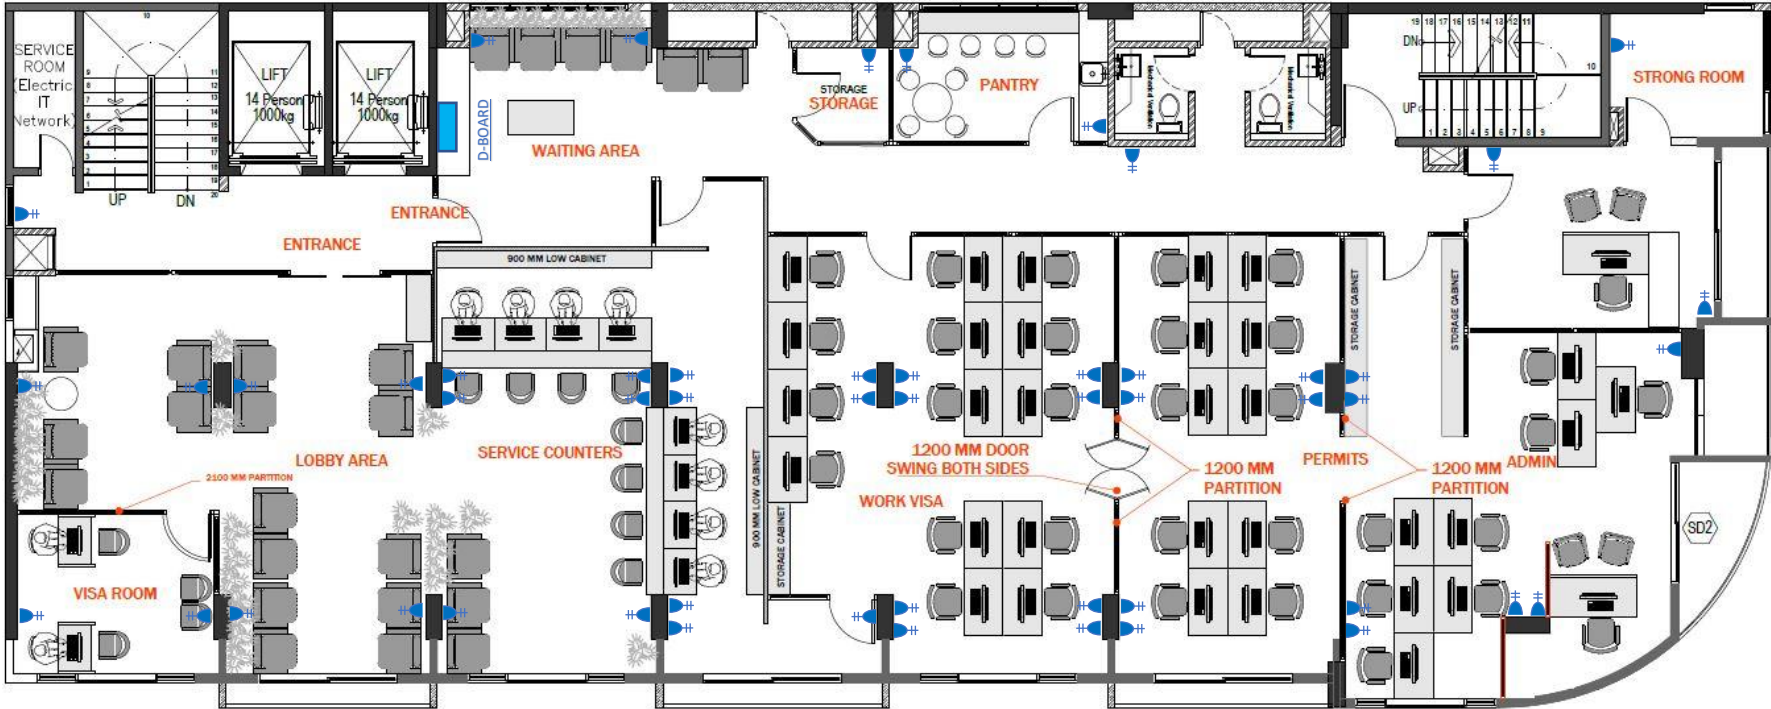

STAR CLOUDS BUILDING ASSISTING ELECTRIC POINTS

8TH FLOOR PLAN_OFFICES

SCALE 1:100

9TH FLOOR PLAN_OFFICES

SCALE 1:100

10TH FLOOR PLAN_OFFICES

SCALE 1:100

11TH FLOOR PLAN_OFFICES

SCALE 1:100