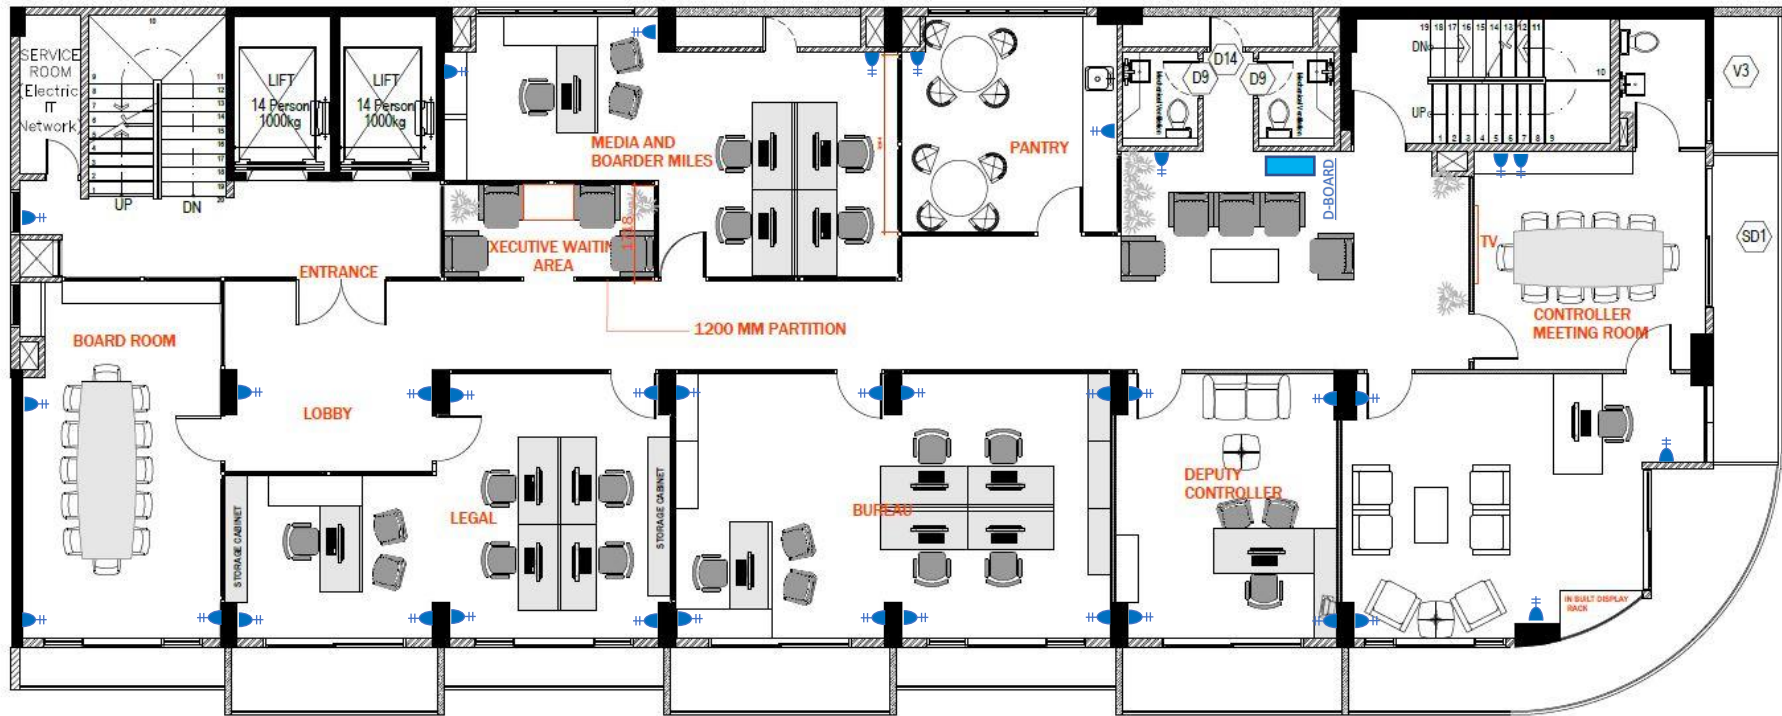

STAR CLOUDS BUILDING ASSISTING ELECTRIC POINTS

8TH FLOOR PLAN_OFFICES

SCALE 1:100

9TH FLOOR PLAN_OFFICES

SCALE 1:100

10TH FLOOR PLAN_OFFICES

SCALE 1:100

11TH FLOOR PLAN_OFFICES

SCALE 1:100